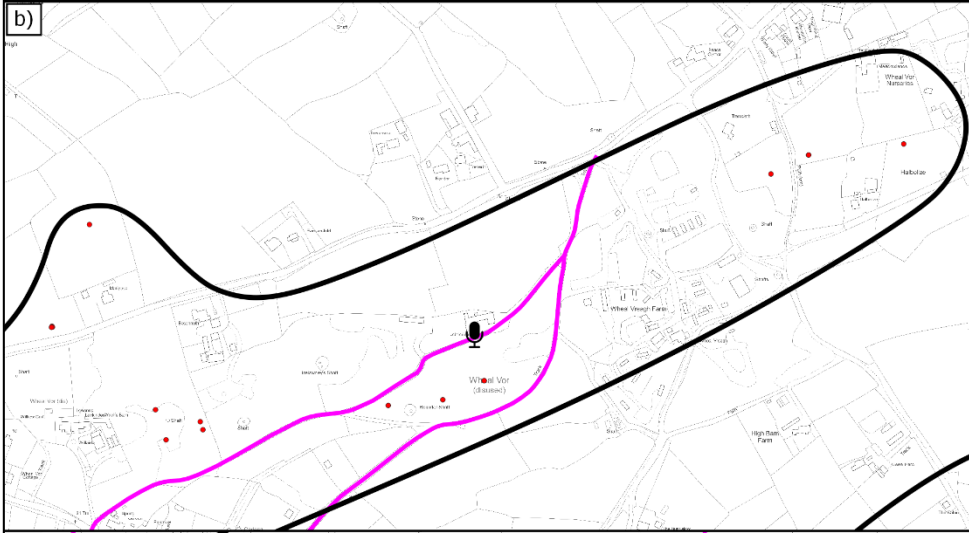

Appendix 1

Appendix 2

- Key**
-  2022 Exploration Area
 -  Noise Monitoring Positions
 -  Footpath
 -  Bridleway
 -  2022 Drillhole Collars

© Crown Copyright and database rights 2022. Ordnance Survey License Number 100048957.

Processing Plant

Portal

Mittersill - Wolfram - Austria

- Underground tungsten mine situated within the Austrian Alps
- Mine is in full production
- Access via a portal, with onsite processing

Processing Plant

Portal

Woodsmith - Anglo American - Yorkshire

- Underground potash mine situated within the North York Moors
- Mine is under construction
- Access via two shafts with the headframes buried under the surface to limit visual impact
- Processing will be offsite
- This mine's annual production is going to be many times greater (~50x) than the likely production from any possible future mine at Great Wheal Vor. However, it's a good example of the mitigation measures new mines within the UK have to take.

Schematic of a new underground mine at Great Wheal Vor

Not to Scale

The mine will not look like this!

Super pit - Australia

Sources of Information

All images of mines are available online and were found from the following websites;