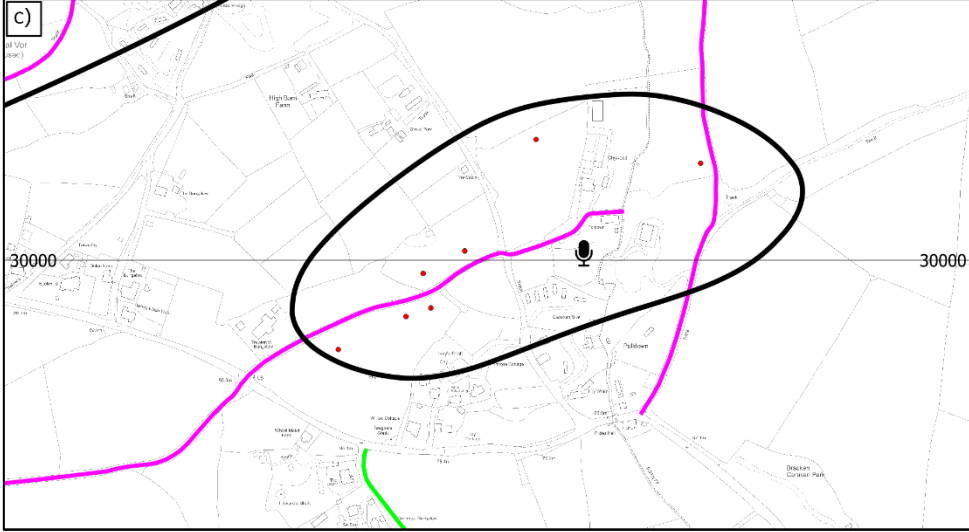

Appendix 1

Appendix 2

- Key**
-  2022 Exploration Area
 -  Noise Monitoring Positions
 -  Footpath
 -  Bridleway
 -  2022 Drillhole Collars

© Crown Copyright and database rights 2022. Ordnance Survey License Number 100048957.

Processing Plant

Portal

Mittersill - Wolfram - Austria

- Underground tungsten mine situated within the Austrian Alps
- Mine is in full production
- Access via a portal, with onsite processing

Processing Plant

Portal

Woodsmith - Anglo American - Yorkshire

- Underground potash mine situated within the North York Moors
- Mine is under construction
- Access via two shafts with the headframes buried under the surface to limit visual impact
- Processing will be offsite
- This mine's annual production is going to be many times greater (~50x) than the likely production from any possible future mine at Great Wheal Vor. However, it's a good example of the mitigation measures new mines within the UK have to take.

Schematic of a new underground mine at Great Wheal Vor

Not to Scale

The mine will not look like this!

Super pit - Australia

Sources of Information

All images of mines are available online and were found from the following websites;