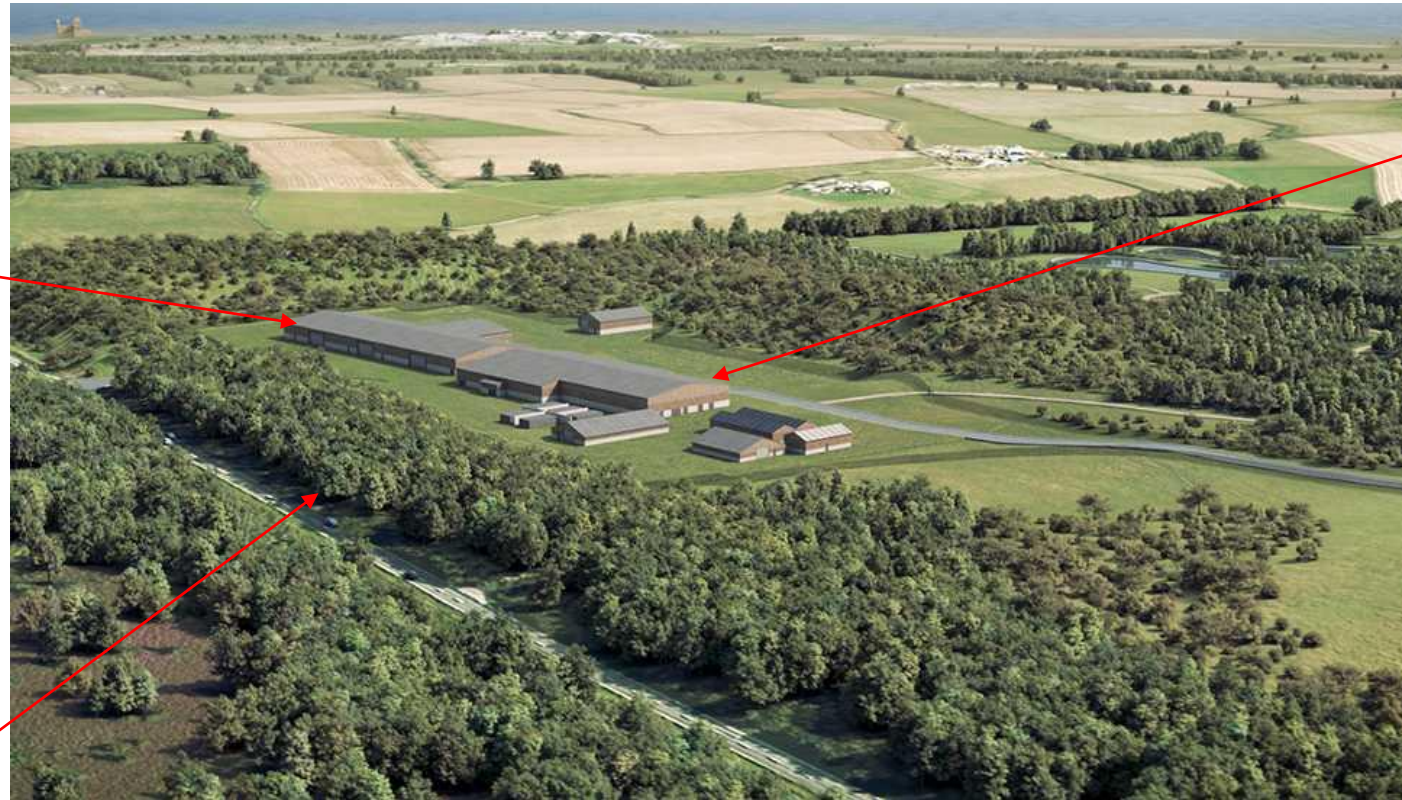

Processing Plant

Portal

Mittersill - Wolfram - Austria

- Underground tungsten mine situated within the Austrian Alps
- Mine is in full production
- Access via a portal, with onsite processing

Processing Plant

Portal

Woodsmith - Anglo American - Yorkshire

- Underground potash mine situated within the North York Moors
- Mine is under construction
- Access via two shafts with the headframes buried under the surface to limit visual impact
- Processing will be offsite
- This mine's annual production is going to be many times greater (~50x) than the likely production from any possible future mine at Great Wheal Vor. However, it's a good example of the mitigation measures new mines within the UK have to take.

Woodsmith - Yorkshire Visual Impact mitigation

Mine buildings designed to look like a farm, all low profile and coloured to reduce visual impact

Trees to screen the mine from view and block any noise from the site