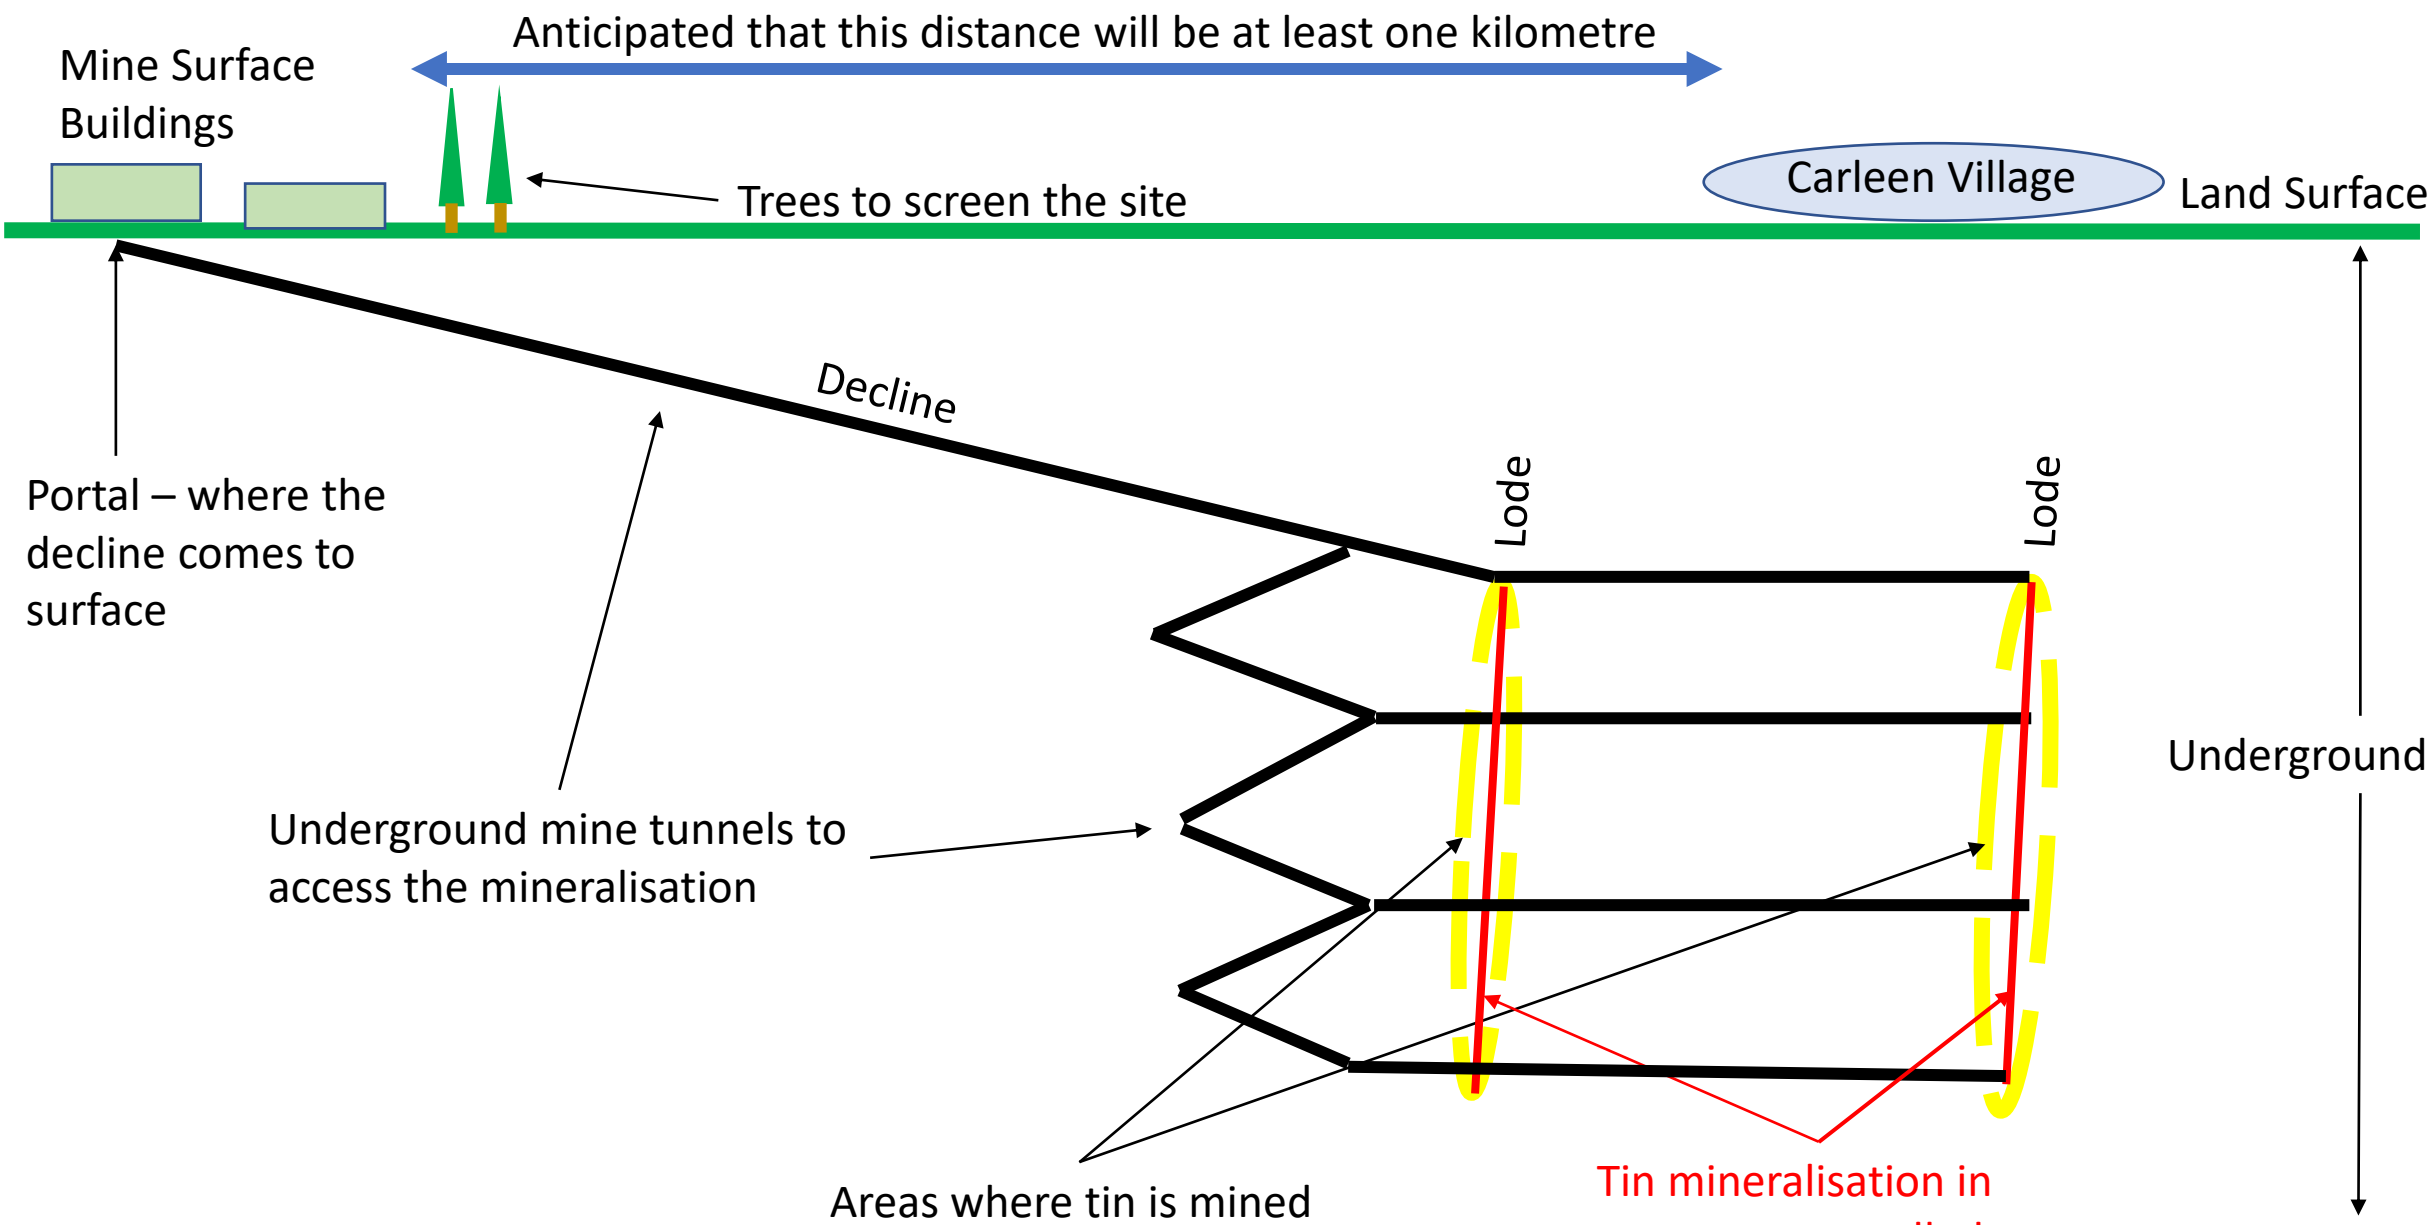

Schematic of a new underground mine at Great Wheal Vor

Not to Scale