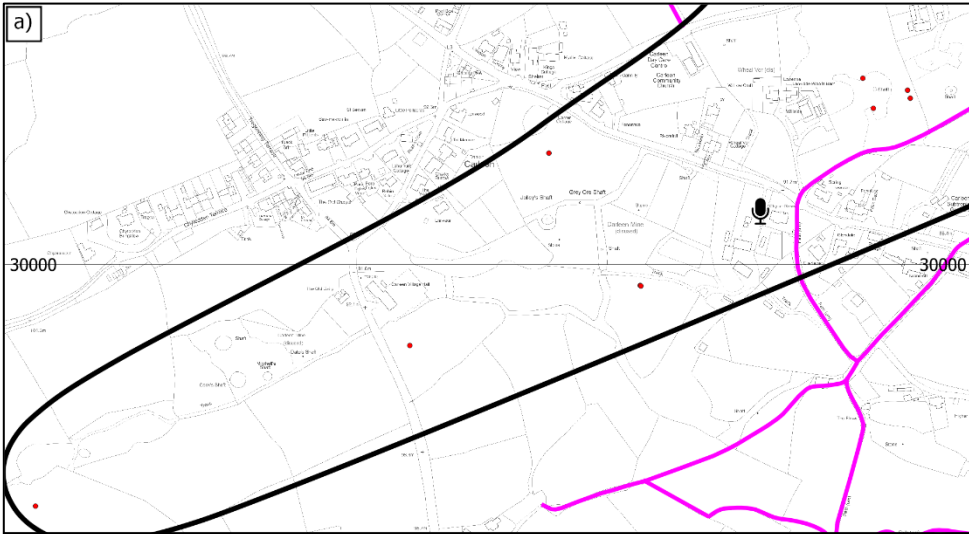

Appendix 1

Appendix 2

- Key**
-  2022 Exploration Area
 -  Noise Monitoring Positions
 -  Footpath
 -  Bridleway
 -  2022 Drillhole Collars

© Crown Copyright and database rights 2022. Ordnance Survey License Number 100048957.

Processing Plant

Portal

Mittersill - Wolfram - Austria

- Underground tungsten mine situated within the Austrian Alps
- Mine is in full production
- Access via a portal, with onsite processing

Processing Plant

Portal

Woodsmith - Anglo American - Yorkshire

- Underground potash mine situated within the North York Moors
- Mine is under construction
- Access via two shafts with the headframes buried under the surface to limit visual impact
- Processing will be offsite
- This mine's annual production is going to be many times greater (~50x) than the likely production from any possible future mine at Great Wheal Vor. However, it's a good example of the mitigation measures new mines within the UK have to take.