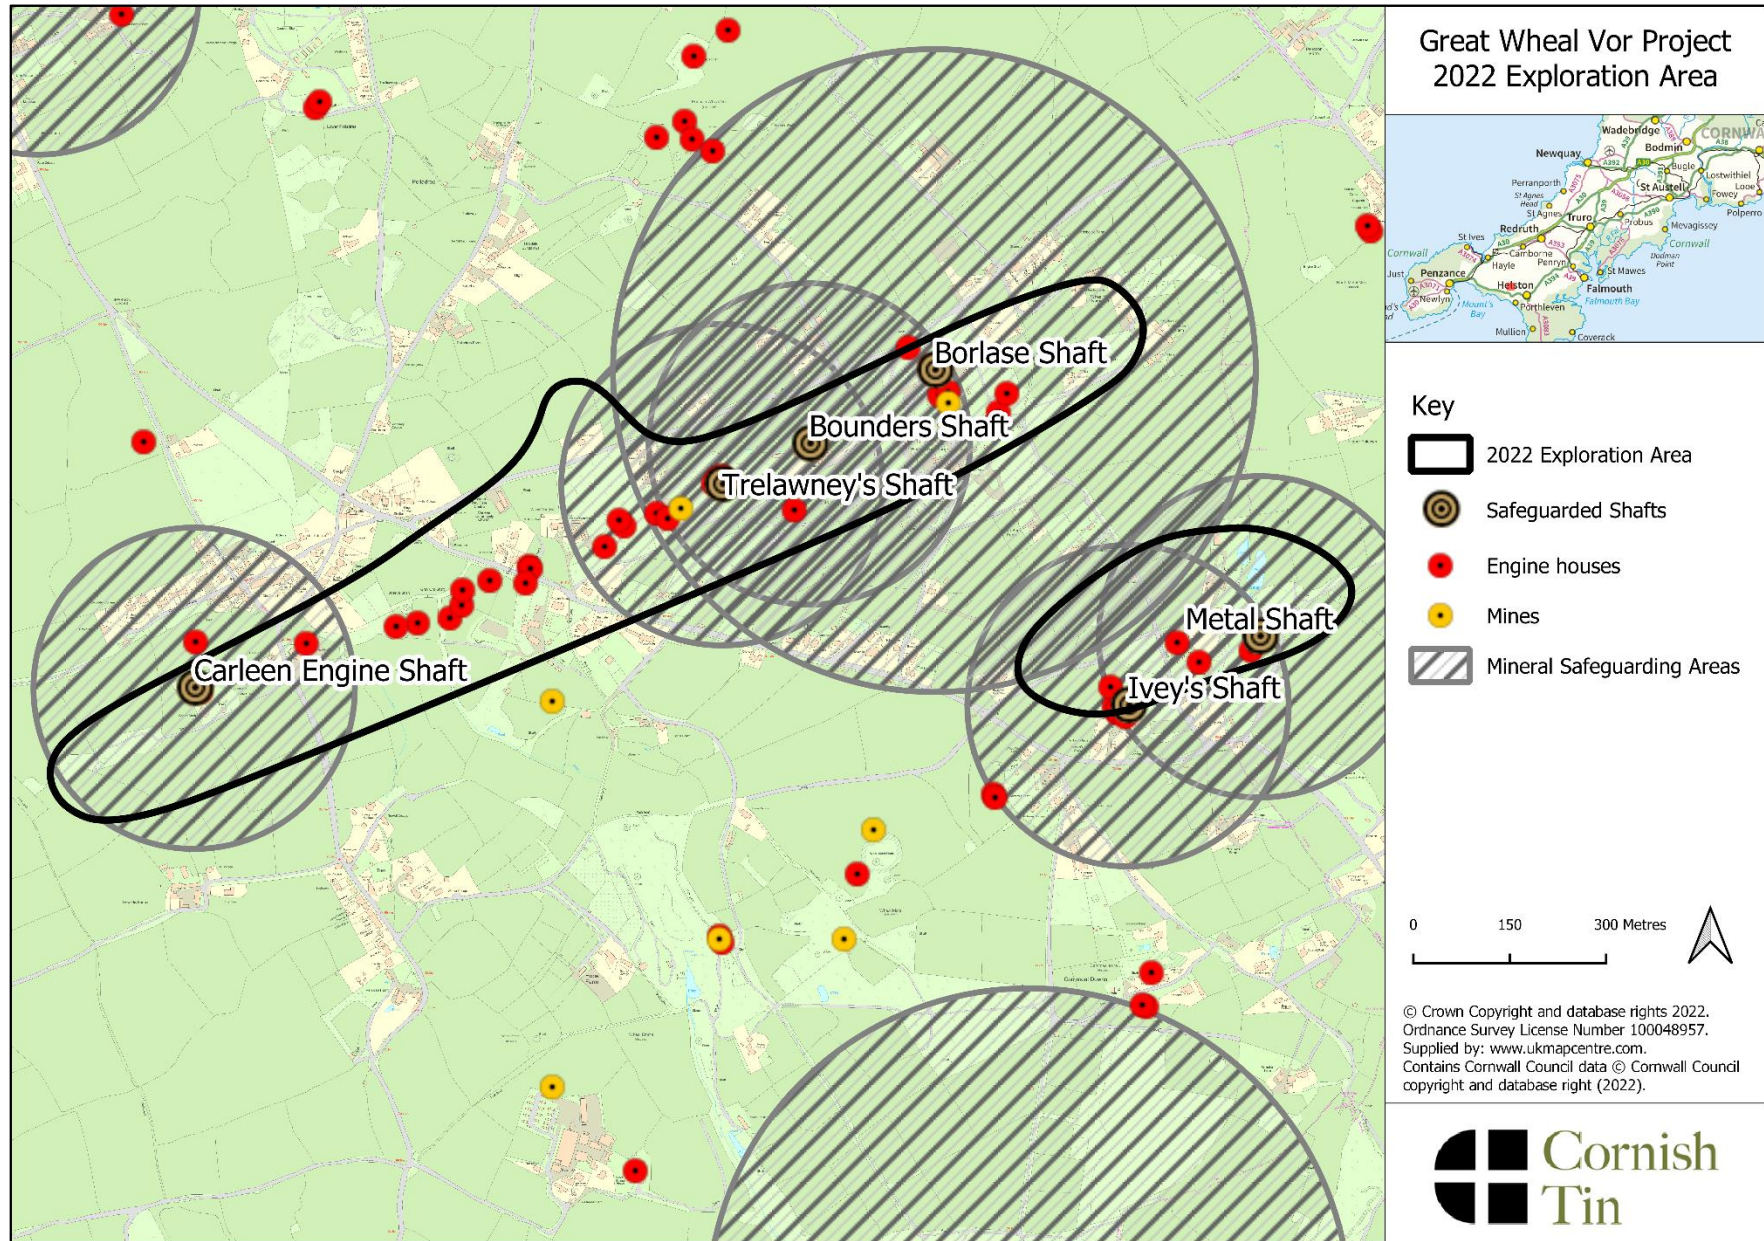

Appendix 1

Appendix 2

- Key**
-  2022 Exploration Area
 -  Noise Monitoring Positions
 -  Footpath
 -  Bridleway
 -  2022 Drillhole Collars

© Crown Copyright and database rights 2022. Ordnance Survey License Number 100048957.

Examples of Modern Mine Designs

UK and Europe

These mines have been designed / built in environmentally sensitive
areas

Cononish Mine – Scotgold Resources - Scotland

- Underground gold mine situated within the Loch Lomond and Trossachs National Park
- Mine is currently under construction and nearing production
- Access via a portal, with onsite processing

Processing Plant

Portal

Mittersill - Wolfram - Austria

- Underground tungsten mine situated within the Austrian Alps
- Mine is in full production
- Access via a portal, with onsite processing

Processing Plant

Portal

Woodsmith - Anglo American - Yorkshire

- Underground potash mine situated within the North York Moors
- Mine is under construction
- Access via two shafts with the headframes buried under the surface to limit visual impact
- Processing will be offsite
- This mine's annual production is going to be many times greater (~50x) than the likely production from any possible future mine at Great Wheal Vor. However, it's a good example of the mitigation measures new mines within the UK have to take.